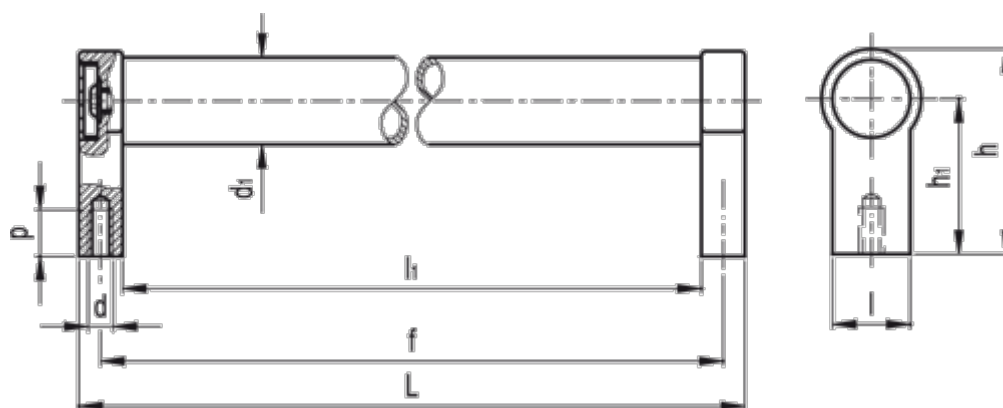

Data Sheet

Article number: 20568200180

Description: E+G Tubular handle GN333.1-20-180-A-SW
A Mounting from back

Measures

$d = M6$

$d_1 = 20$

$f = 180$

$h = 54$

$h_1 = 42$

$L = 192$

$l_1 = 168$

$p = 12$